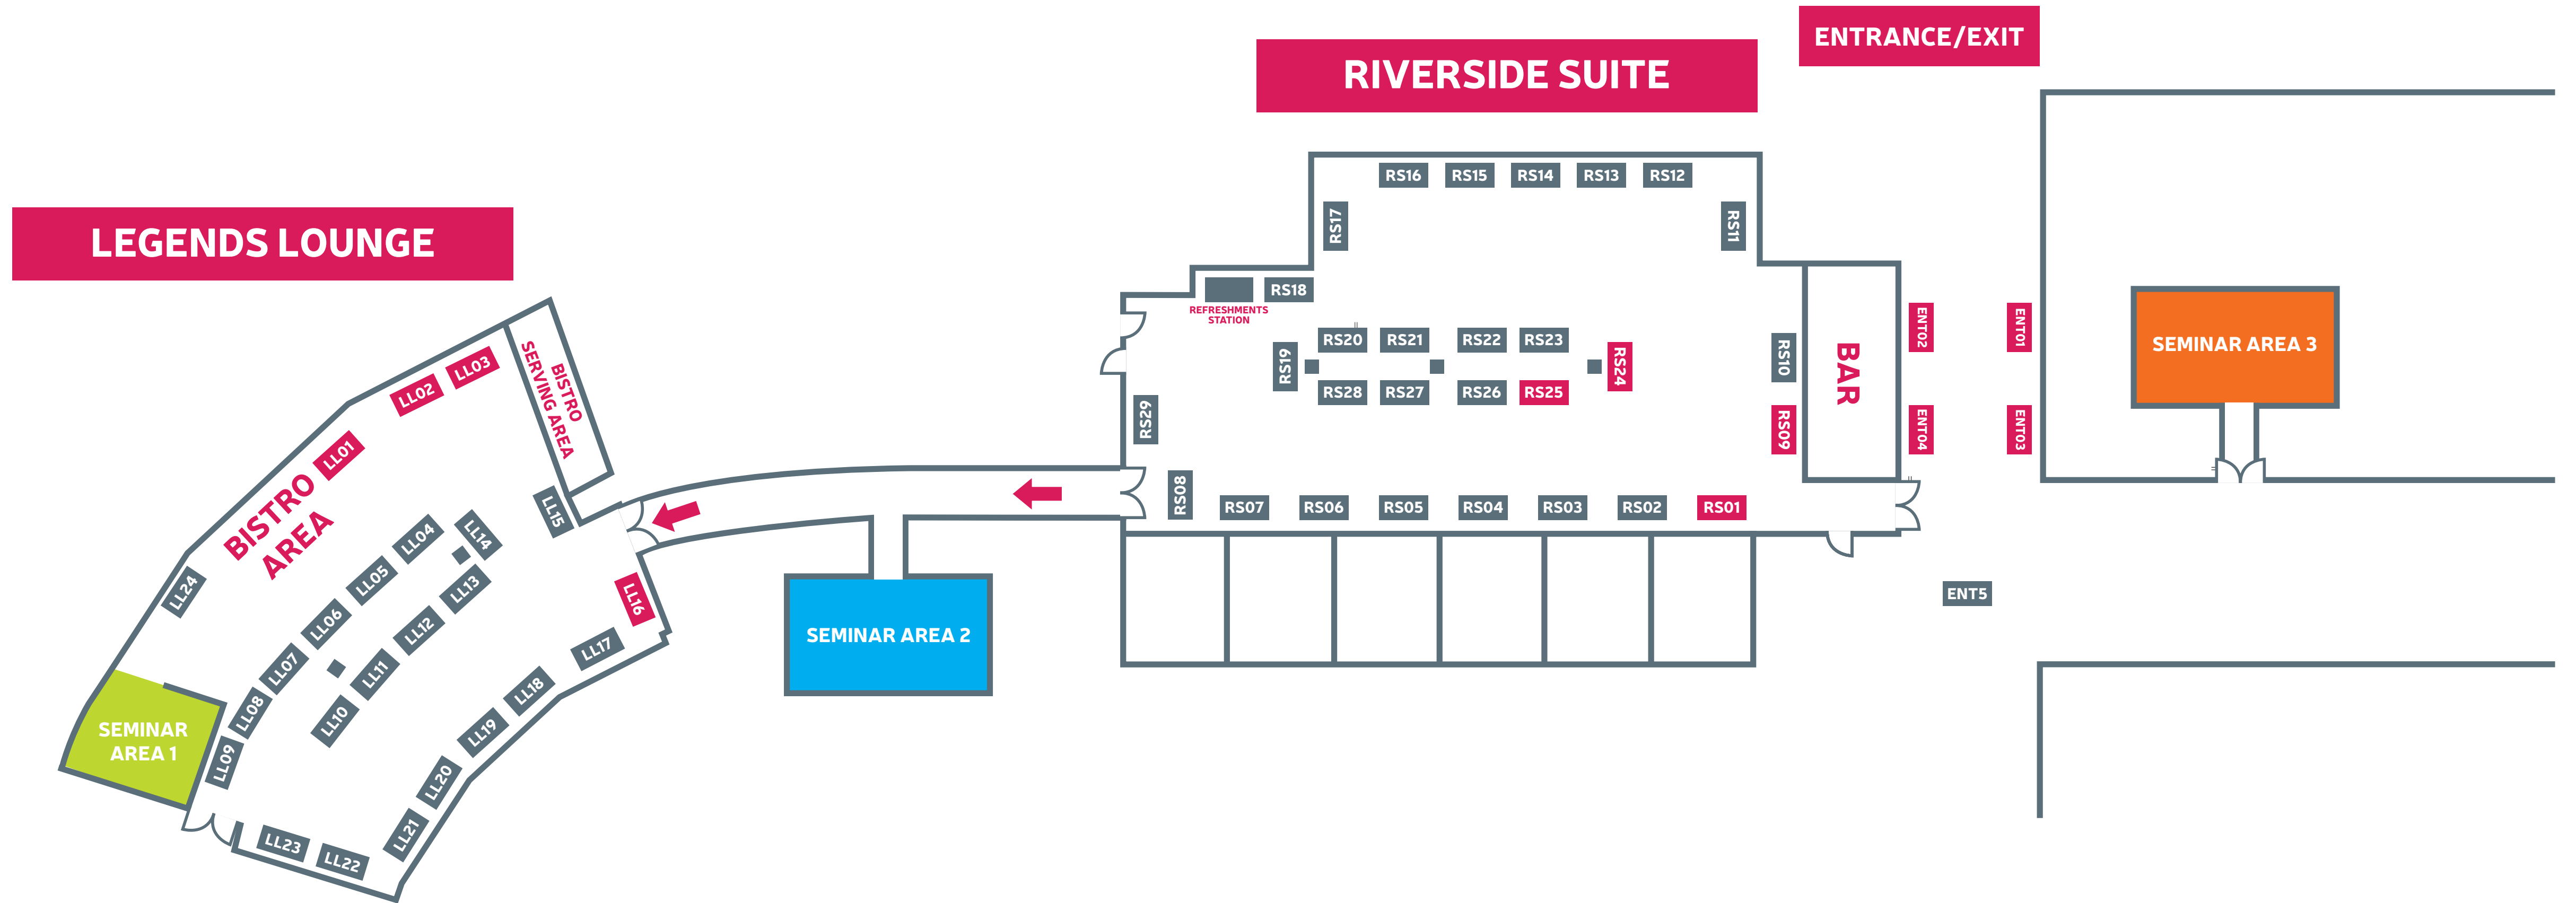

EXHIBITION AREA

WEDNESDAY 14TH MARCG 2018 - 10AM TIL 3PM
RIVERSIDE STADIUM, MIDDLESBROUGH

■ STANDARD STANDS: £150

■ PREMIUM STANDS: £200